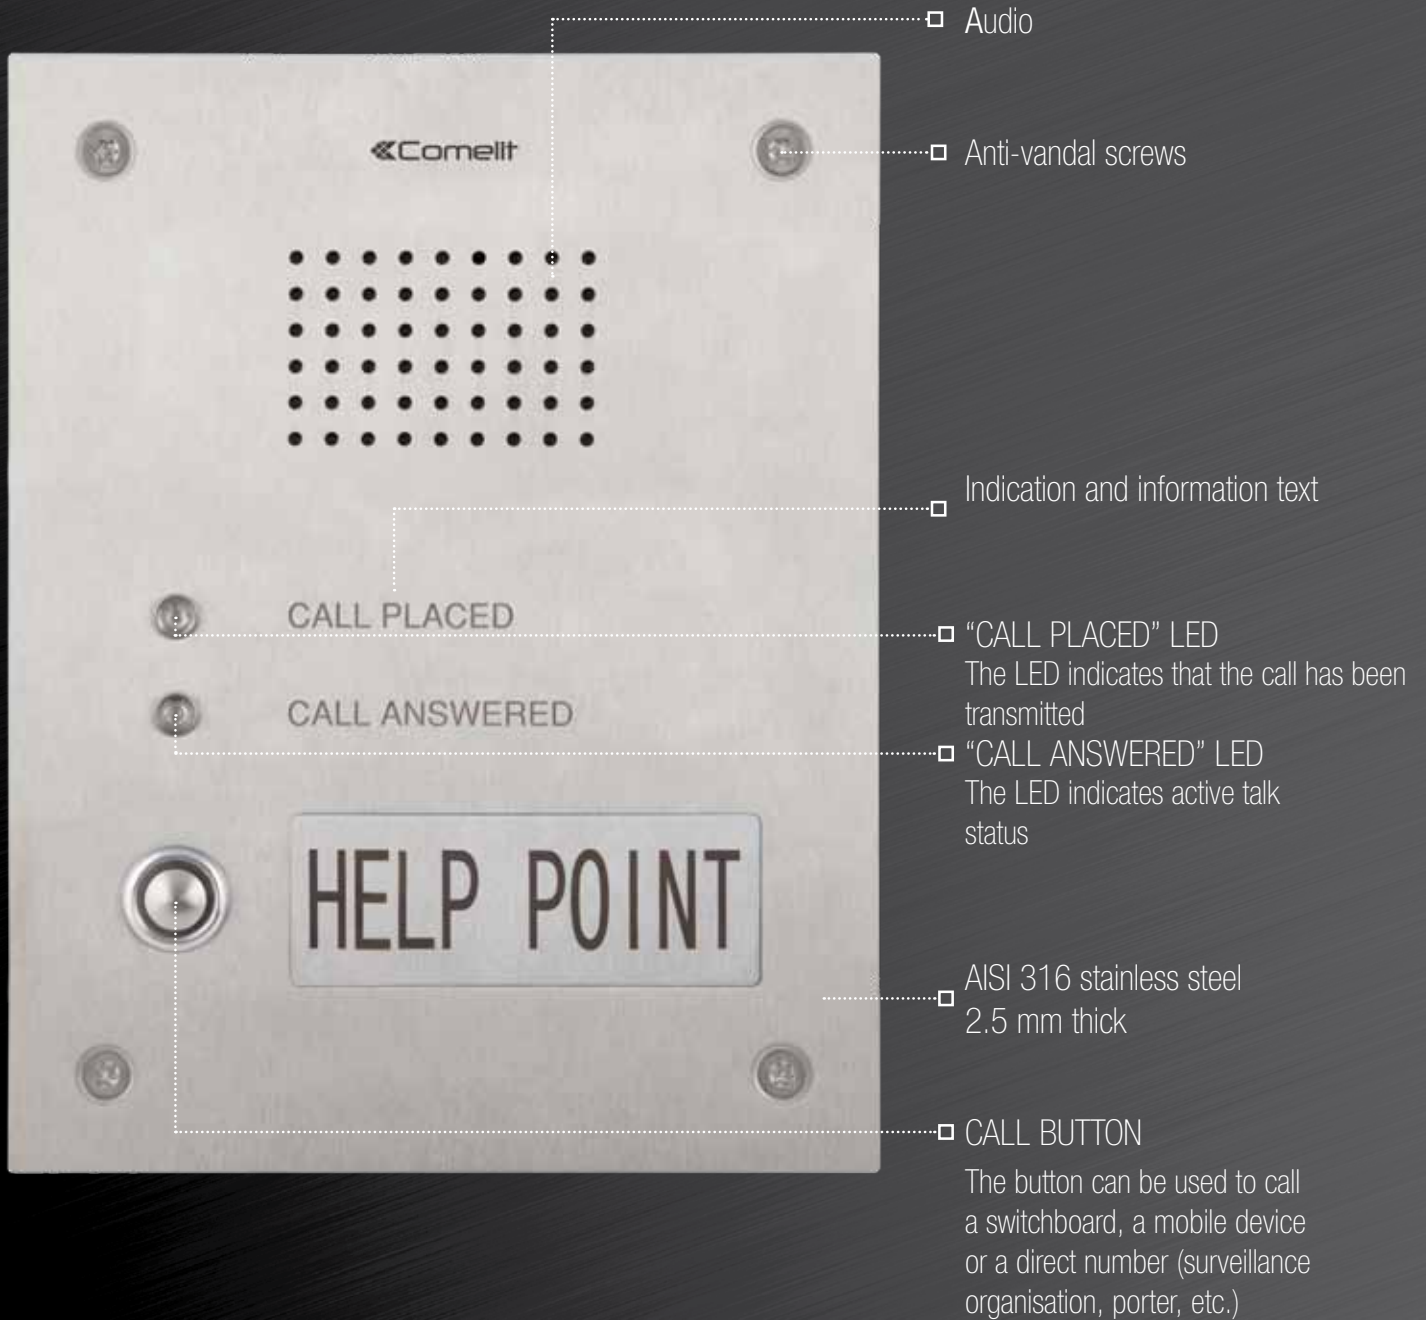

Underground car park example

AUDIO HELP POINT PANEL

Functions - Emergency

Comelit

CALL PLACED

CALL ANSWERED

EMERGENCY

EMERGENCY CALL
EMERGENCY CALL
EMERGENCY CALL

Functions - Help Point

 Comelit

CALL PLACED

CALL ANSWERED

HELP POINT

iKall Safety panel stainless steel thickness 2.5 mm

WALL-MOUNTED BOX Art. 3461

WALL
WALL-MOUNTED BOX
175.8 x 226.6 x 56.6 mm

FLUSH-MOUNTED BOX (supplied with the panel)

WALL
FLUSH-MOUNTED BOX
157 x 208 x 56.6 mm
(supplied)

3460EV

VIDEO PANEL FOR EMERGENCY CALLS. VIP SYSTEM

Stainless steel panel with a single call button and indicator LEDs for call forwarded and call answered. Complete with audio/video module Art. 4682C for ViP system and flush-mounted box. "EMERGENCY" model with Braille text. Can be wall-mounted using accessory Art. 3461. Dimensions 229x180x3 mm.

3460EA

AUDIO PANEL FOR EMERGENCY CALLS. VIP SYSTEM

Stainless steel panel with a single call button and indicator LEDs for call forwarded and call answered. Complete with audio module Art. 1682 for ViP system and flush-mounted box. "EMERGENCY" model with Braille text. Can be wall-mounted using accessory Art. 3461. Dimensions 229x180x3 mm.