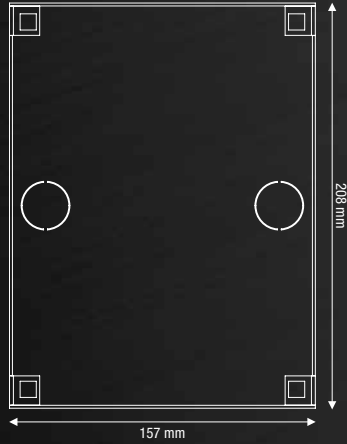

Functions - Help Point

 Comelit

CALL PLACED

CALL ANSWERED

HELP POINT

iKall Safety panel stainless steel thickness 2.5 mm

WALL-MOUNTED BOX Art. 3461

WALL
WALL-MOUNTED BOX
175.8 x 226.6 x 56.6 mm

FLUSH-MOUNTED BOX (supplied with the panel)

WALL
FLUSH-MOUNTED BOX
157 x 208 x 56.6 mm
(supplied)

3460EV

VIDEO PANEL FOR EMERGENCY CALLS. VIP SYSTEM

Stainless steel panel with a single call button and indicator LEDs for call forwarded and call answered. Complete with audio/video module Art. 4682C for ViP system and flush-mounted box. "EMERGENCY" model with Braille text. Can be wall-mounted using accessory Art. 3461. Dimensions 229x180x3 mm.