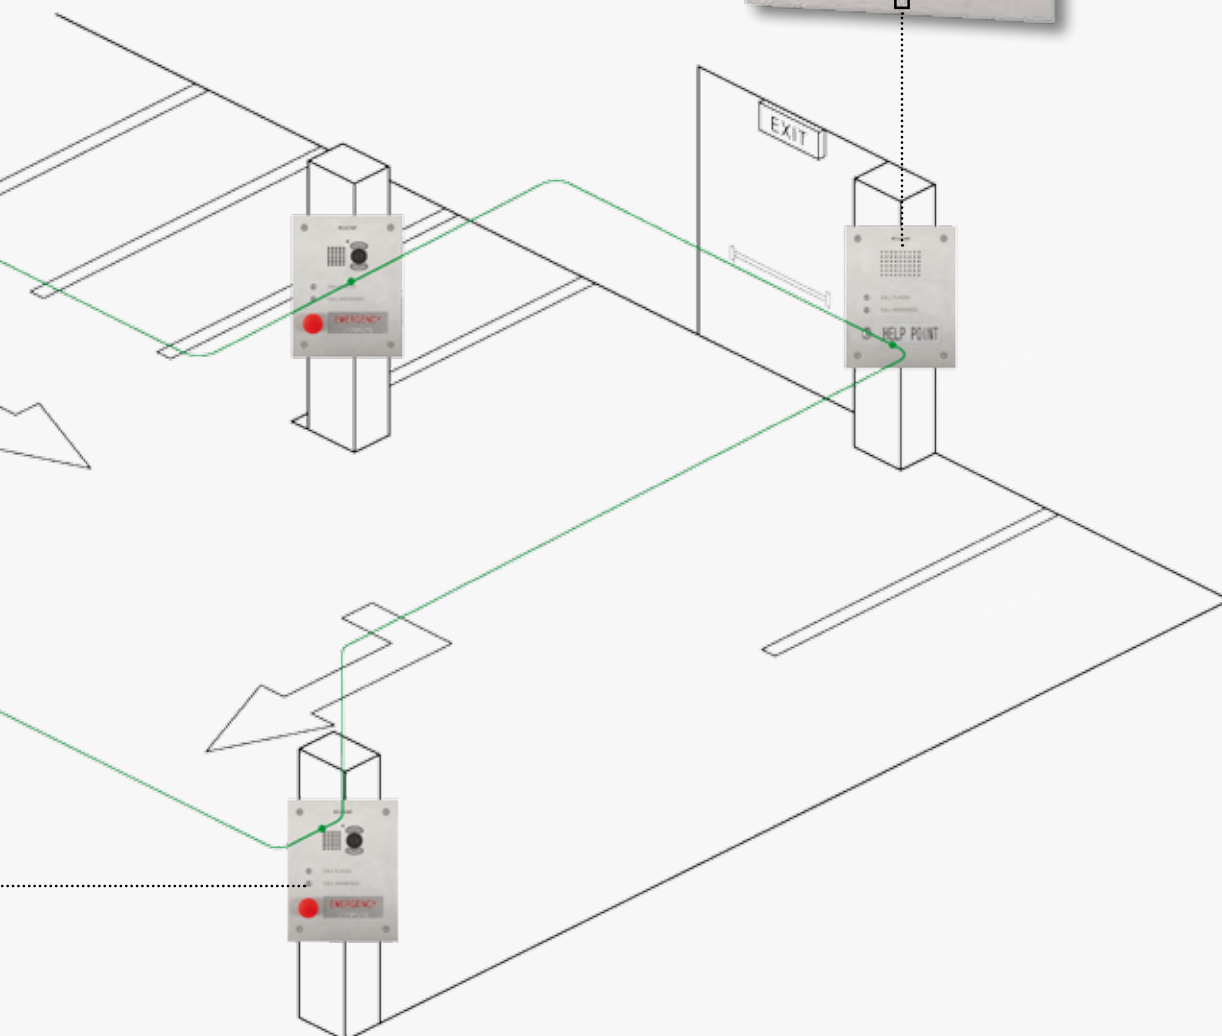

ViP SYSTEM. THE INTERNET PROTOCOL VIDEO DOOR ENTRY PHONE SYSTEM APPLIED TO SMALL, MEDIUM AND LARGE RESIDENTIAL COMPLEXES AND TERTIARY (INDUSTRIAL AND COMMERCIAL) CONTEXTS.

Comelit's commitment to innovation in the video entry sector has found its ultimate expression in this system, which fully utilises the advantages of internet protocol and integrated digital communication. ViP System breezes past every limit: number of users, simultaneous conversations, distance... Its versatility, which allows it to use dedicated wiring or an existing LAN, makes it the benchmark system for new-build complexes or complexes undergoing renovation or system upgrading.

Underground car park example

AUDIO HELP POINT PANEL