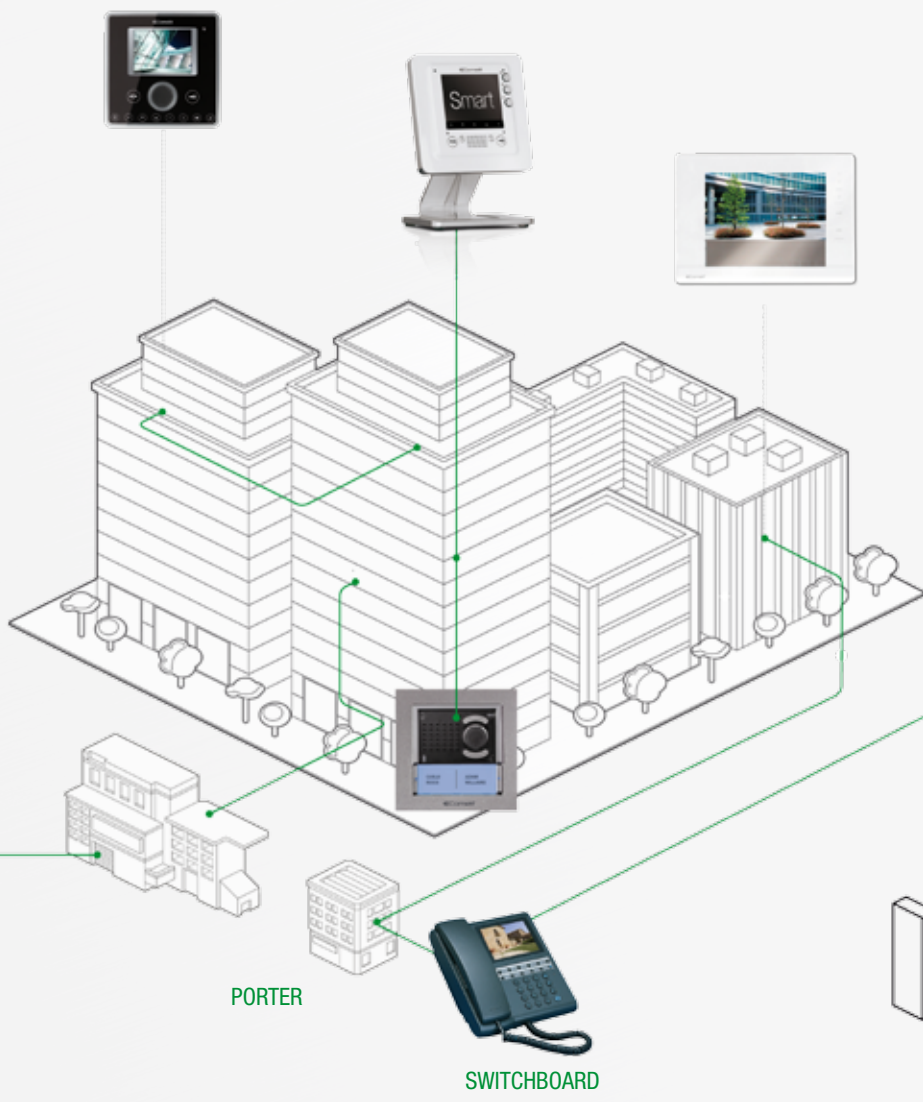

Emergency panel range

 **Comelit**[®]
Passion. Technology. Design.

Emergency panel range
Safety in a single button.

Emergency panel range

Safety in a single button.

AUDIO/VIDEO
EMERGENCY PANEL

ViP SYSTEM. THE INTERNET PROTOCOL VIDEO DOOR ENTRY PHONE SYSTEM APPLIED TO SMALL, MEDIUM AND LARGE RESIDENTIAL COMPLEXES AND TERTIARY (INDUSTRIAL AND COMMERCIAL) CONTEXTS.

Comelit's commitment to innovation in the video entry sector has found its ultimate expression in this system, which fully utilises the advantages of internet protocol and integrated digital communication. ViP System breezes past every limit: number of users, simultaneous conversations, distance... Its versatility, which allows it to use dedicated wiring or an existing LAN, makes it the benchmark system for new-build complexes or complexes undergoing renovation or system upgrading.

FLUSH-MOUNTED BOX (supplied with the panel)

WALL
FLUSH-MOUNTED BOX
157 x 208 x 56.6 mm
(supplied)

3460EV

VIDEO PANEL FOR EMERGENCY CALLS. VIP SYSTEM

Stainless steel panel with a single call button and indicator LEDs for call forwarded and call answered. Complete with audio/video module Art. 4682C for ViP system and flush-mounted box. "EMERGENCY" model with Braille text. Can be wall-mounted using accessory Art. 3461. Dimensions 229x180x3 mm.

3460EA

AUDIO PANEL FOR EMERGENCY CALLS. VIP SYSTEM

Stainless steel panel with a single call button and indicator LEDs for call forwarded and call answered. Complete with audio module Art. 1682 for ViP system and flush-mounted box. "EMERGENCY" model with Braille text. Can be wall-mounted using accessory Art. 3461. Dimensions 229x180x3 mm.