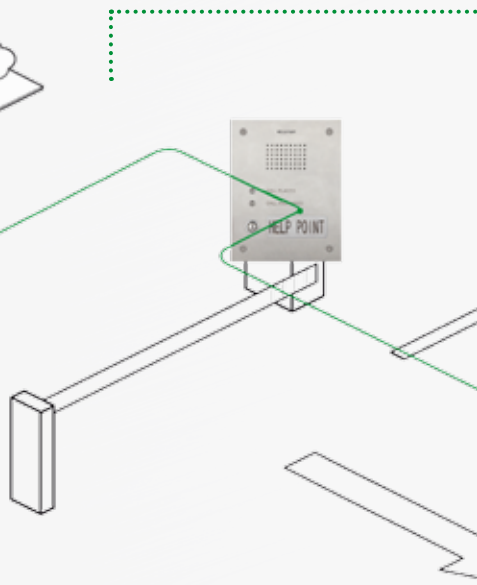

Emergency panel range

 **Comelit**[®]
Passion. Technology. Design.

Emergency panel range
Safety in a single button.

Emergency panel range

Safety in a single button.

AUDIO/VIDEO
EMERGENCY PANEL

ViP SYSTEM. THE INTERNET PROTOCOL VIDEO DOOR ENTRY PHONE SYSTEM APPLIED TO SMALL, MEDIUM AND LARGE RESIDENTIAL COMPLEXES AND TERTIARY (INDUSTRIAL AND COMMERCIAL) CONTEXTS.

Comelit's commitment to innovation in the video entry sector has found its ultimate expression in this system, which fully utilises the advantages of internet protocol and integrated digital communication. ViP System breezes past every limit: number of users, simultaneous conversations, distance... Its versatility, which allows it to use dedicated wiring or an existing LAN, makes it the benchmark system for new-build complexes or complexes undergoing renovation or system upgrading.

FLUSH-MOUNTED BOX (supplied with the panel)

WALL
FLUSH-MOUNTED BOX
157 x 208 x 56.6 mm
(supplied)

3460EV

VIDEO PANEL FOR EMERGENCY CALLS. VIP SYSTEM

Stainless steel panel with a single call button and indicator LEDs for call forwarded and call answered. Complete with audio/video module Art. 4682C for ViP system and flush-mounted box. "EMERGENCY" model with Braille text. Can be wall-mounted using accessory Art. 3461. Dimensions 229x180x3 mm.

3460EA

AUDIO PANEL FOR EMERGENCY CALLS. VIP SYSTEM

Stainless steel panel with a single call button and indicator LEDs for call forwarded and call answered. Complete with audio module Art. 1682 for ViP system and flush-mounted box. "EMERGENCY" model with Braille text. Can be wall-mounted using accessory Art. 3461. Dimensions 229x180x3 mm.