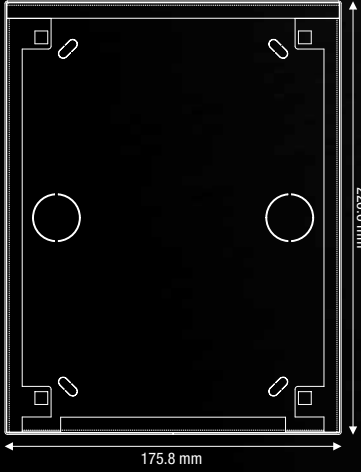

Functions - Help Point

 Comelit

CALL PLACED

CALL ANSWERED

HELP POINT

iKall Safety panel stainless steel thickness 2.5 mm

WALL-MOUNTED BOX Art. 3461

WALL
WALL-MOUNTED BOX
175.8 x 226.6 x 56.6 mm

FLUSH-MOUNTED BOX (supplied with the panel)

WALL
FLUSH-MOUNTED BOX
157 x 208 x 56.6 mm
(supplied)

3460EV

VIDEO PANEL FOR EMERGENCY CALLS. VIP SYSTEM

Stainless steel panel with a single call button and indicator LEDs for call forwarded and call answered. Complete with audio/video module Art. 4682C for ViP system and flush-mounted box. "EMERGENCY" model with Braille text. Can be wall-mounted using accessory Art. 3461. Dimensions 229x180x3 mm.